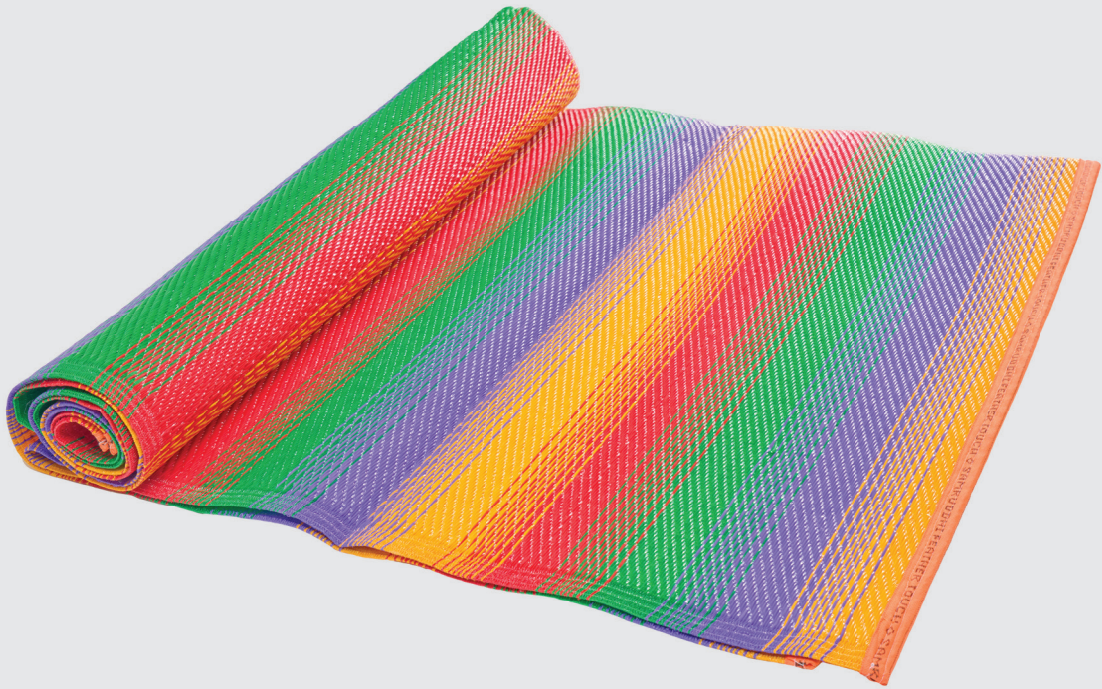

Fabric Mat

Sofee Elegant XL

Fabric Mat

**Sofee Graceful Runner
1.5x6**

Fabric Mat

Sofee Graceful Runner
1.5x10

Fabric Mat

Asan Tulip 18
Asan Tulip 20

Asan Graceful 18
Asan Graceful 20

Asan Elegant 18
Asan Elegant 20

LEGACY
THAT ENDURES

PP Mat

Feather Touch 3x6

PP Mat

Feather Touch 4x6

PP Mat

Feather Touch 5x7

Feather Touch 6x9

COMFORT
MATS
COLOURS

PP Mat

Feather Touch 9x12

Runner 1.5x6

Runner 1.5x10

Asan 18x18