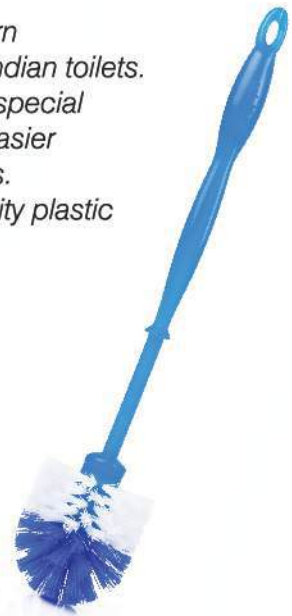

- Height: 495mm
- Pack size: 36 pcs

Toilex

Toilet Brush

FEATURES:

- Suitable for western toilets as well as Indian toilets.
- Long handle with special bristles makes it easier to reach in corners.
- Made of high quality plastic

- Height: 405mm
- Pack size: 24 pcs

Gala[®]

Toilex Plus Container

Toilet Brush

The Toilet Brush is crafted to deliver efficient and thorough cleaning, ensuring a hygienic and fresh bathroom every time

- Stylish Container
- Power bristles
- Brush holder for no contact free