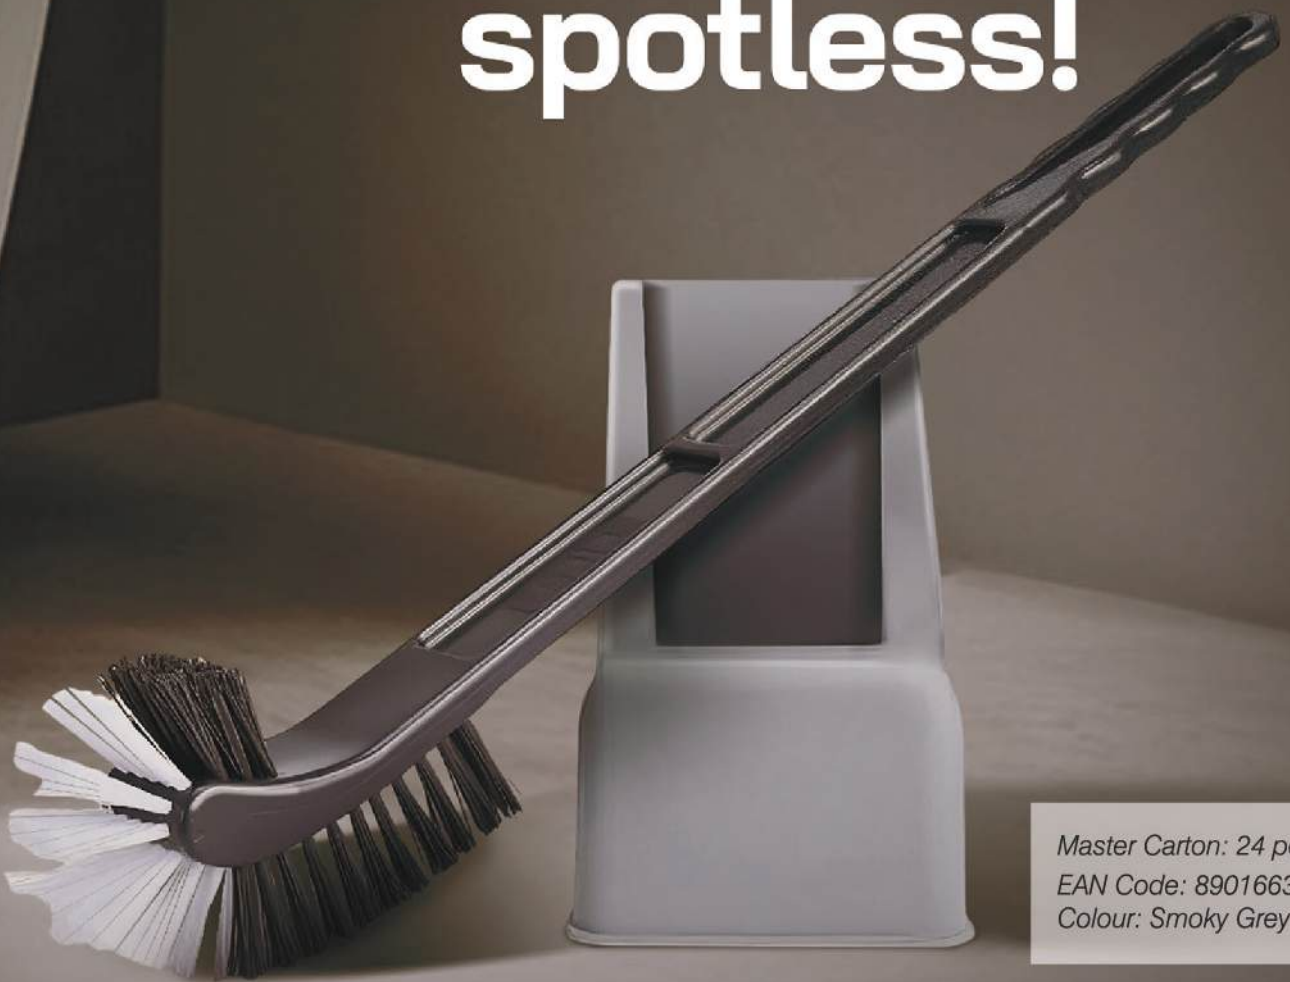

Gala®

Innovative
✦ **design to make** ✦
your toilet ✦
spotless! ✦

Master Carton: 24 pcs
EAN Code: 8901663-30-966-5
Colour: Smoky Grey

**Non-slip
hand design**

**Thick Nylon
Bristles**

**Ergonomic
Design**