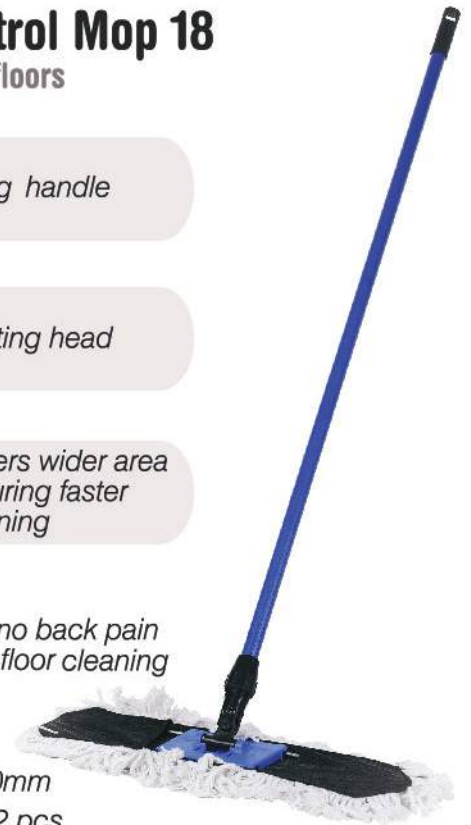

To sweep the floors

Long handle

Pivoting head

Covers wider area ensuring faster cleaning

FEATURES:

- No bending, no back pain
- Used for dry floor cleaning

- Height: 1600mm
- Pack size: 12 pcs

Refill is available

- Pack size: 05 pcs

Hardy

To scrub and remove water from bathroom and toilet floor

- Height: 1250mm
- Pack size: 16 pcs

Mr. Tall

To remove dust from ceiling & floor split bristles to remove fine dust particles