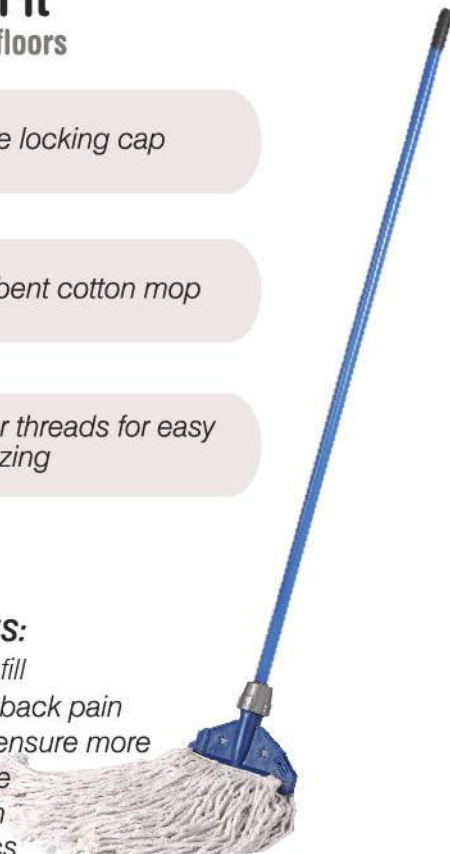

Pack size: 48 pcs

Mini Clip n Fit

To mop (wet) the floors

Double locking cap

Absorbent cotton mop

Longer threads for easy squeezing

OTHER FEATURES:

- Easily replace refill
- No bending, no back pain
- Longer threads ensure more surface coverage
- Height: 1200mm
- Pack size: 48 pcs

Gala[®]

Easy Clip n Fit Mop

To mop (wet) the floors

Unique thumb grip and Long handle

Double locking cap

Covers more surface
Absorbent cotton refill

OTHER FEATURES:

- No bending, no back pain • Sturdy clip
- Thumb rest • Easy replacement of refill
- Pack size: 12 pcs
- Refill • Pack size: 36 pcs
- Height: 1315mm (metal handle only)