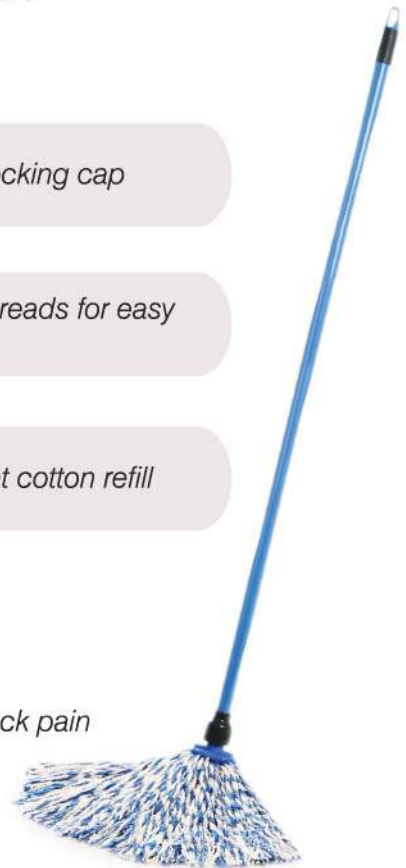

OTHER FEATURES:

- No bending, no back pain
- Height: 1370mm
- Pack size: 16 pcs