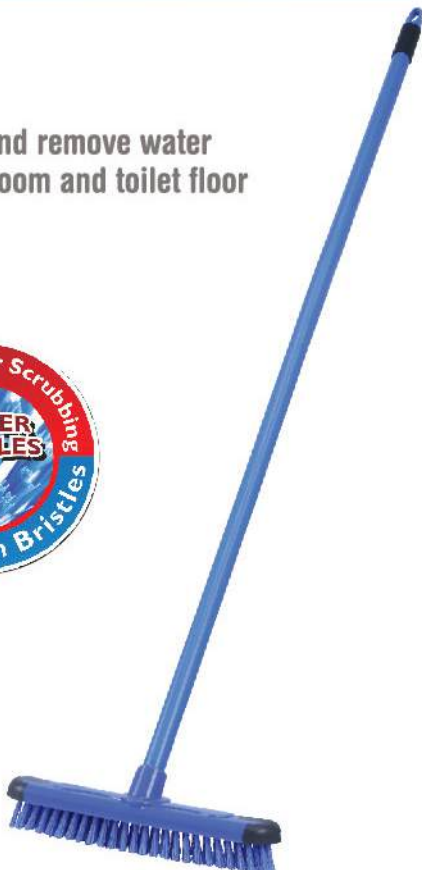

- Pack size: 05 pcs

Hardy

To scrub and remove water from bathroom and toilet floor

- Height: 1250mm
- Pack size: 16 pcs

Mr. Tall

To remove dust from ceiling & floor split bristles to remove fine dust particles