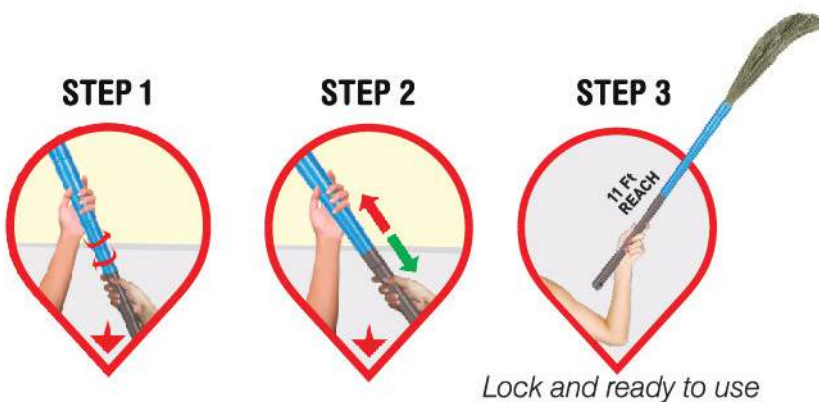

Gala[®]

INDIA'S NO. 1 NO DUST BROOM[^]

NEW & IMPROVED

₹1 COSTS LESS
THAN ₹1 PER DAY

**PICKS UP FINE DUST
& TRAPS HAIR**
with Soft Bristles

**CLEAN DIFFICULT
TO REACH AREAS**
Flexible Broom

**EASY CORNER
CLEANING***
with Step Cut Design

- Height: 895mm
- Pack size: 24 pcs

Gala[®]

INDIA'S NO. 1 NO DUST BROOM[^]

Gala No Dust Broom

To sweep wet and dry floors

- Height: 895mm
- Pack size: 24 pcs

₹1 COSTS LESS THAN ₹1 PER DAY*

PICKS UP FINE DUST & TRAPS HAIR
with Soft Bristles

CLEAN DIFFICULT TO REACH AREAS
Flexible Broom

EASY CORNER CLEANING*
with Step Cut Design

Gala No Dust Broom 2 in 1

One broom to sweep floor and ceiling
Now available in 2 adjustable length

- Height: 1150mm(closed) and 1370mm(extended)